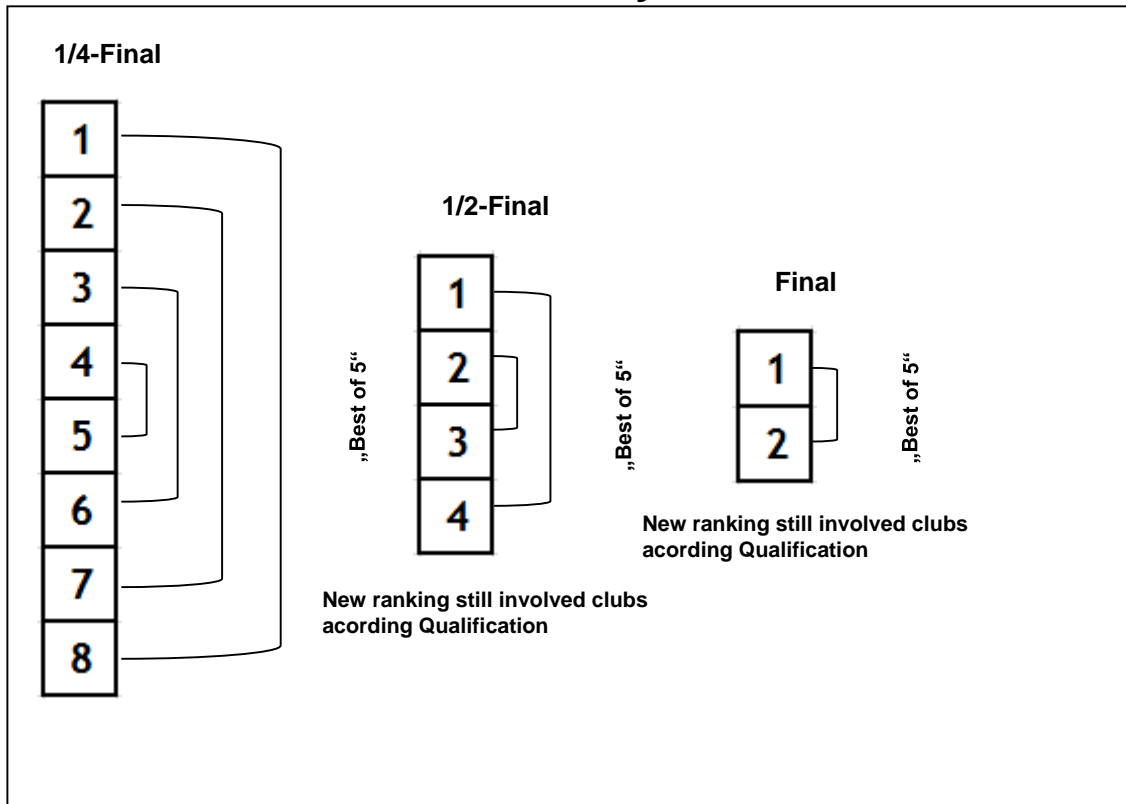

Mode / Championship Jun Elite B Season 2017 / 18 (14 Teams)

Qualification

Playoff

Swiss Champion Jun Elite B

Games for the 3rd round of the Qualification Ranking Round

	1.	2.	3.	4.	5.	6.	7.	8.	9.	10.	11.	12.	13.	14.
1.	a	a	a	a	a	a	a	a	h	h	h	h	h	h
2.	h	a	a	a	a	a	a	a	a	h	h	h	h	h
3.	h	h	a	a	a	a	a	a	a	a	h	h	h	h
4.	h	h	h	a	a	a	a	a	a	a	a	h	h	h
5.	h	h	h	h	a	a	a	a	a	a	a	a	h	h
6.	h	h	h	h	h	a	a	a	a	a	a	a	a	h
7.	h	h	h	h	h	h	a	a	a	a	a	a	a	a
8.	h	h	h	h	h	h	h	a	a	a	a	a	a	a
9.	a	h	h	h	h	h	h	h	a	a	a	a	a	a
10.	a	a	h	h	h	h	h	h	h	a	a	a	a	a
11.	a	a	a	h	h	h	h	h	h	h	a	a	a	a
12.	a	a	a	a	h	h	h	h	h	h	h	a	a	a
13.	a	a	a	a	a	h	h	h	h	h	h	h	a	a
14.	a	a	a	a	a	a	h	h	h	h	h	h	h	a